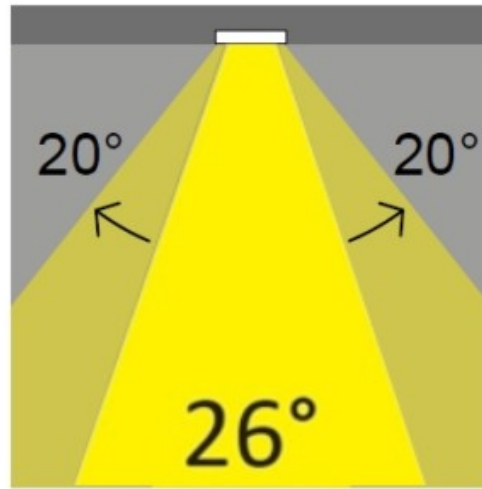

DP	DV		Order Example	K°
Dimming	Phase	0-10V		L5XXXXXX-DV-30K	
Color Temperature	27K	30K	35K	0-10V	3000K
	2700K	3000K	3500K		

E