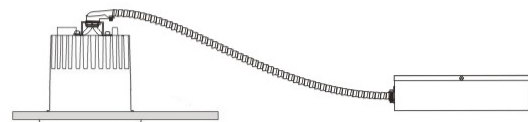

Ø70mm
2 3/4"

4 3/4"
121mm