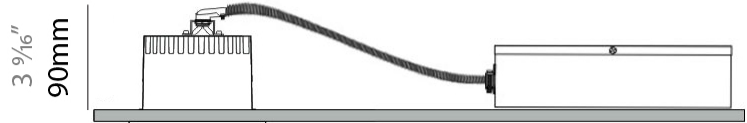

GENERAL

Series: Dixit
 Subseries: Dixit RA8
 Brand: Ivela
 Division: Exterior
 Mounting Type: Recessed
 Mounting Location: Ceiling
 Subcategory: Downlight

PHYSICAL

Shape: Round
 Diameter (mm): 95
 Diameter (in): 3 3/4
 Height (mm): 89
 Height (in): 3 1/2
 Min. Recessing Depth (mm): 129
 Min. Recessing Depth (in): 5 1/16
 Light Distribution: Adjustable / Direct
 Weight (kg): 0.7
 Weight (lbs): 1.54
 Diffuser: Clear Polycarbonate
 Fixture Finish: MWH
 Fixture Material: Aluminum Die Cast
 Cut-out Measurements: 86mm / 3 3/8"

GENERAL

Series: Dixit
 Subseries: Dixit RA8
 Brand: Ivela
 Division: Exterior
 Mounting Type: Recessed
 Mounting Location: Ceiling
 Subcategory: Downlight

PHYSICAL

Shape: Round
 Diameter (mm): 80
 Diameter (in): 3 1/8
 Height (mm): 50
 Height (in): 1 15/16
 Min. Recessing Depth (mm): 90
 Min. Recessing Depth (in): 3 9/16
 Light Distribution: Direct
 Weight (kg): 0.4
 Weight (lbs): 8.81
 Diffuser: Clear Polycarbonate
 Fixture Finish: MWH
 Fixture Material: Aluminum Die Cast
 Cut-out Measurements: 70mm / 2 3/4"

LED

Number of LEDs: 1
 Color Temperature (°K): 2700 / 3000 / 4000
 Max. Delivered Lumen (lm): 501 - 638 / 592 - 729
 CRI: >90 CRI
 Efficiency (%): 91
 Lamp Life (hrs): 50000
 Upon Request: 3500K upon request

OPTICAL

Optic°: 26
 Beam Angle: Symmetric
 Adjustability: Fixed
 Upon Request: Optics 45° (mirror metallized) / 65° (white)

RATINGS AND CERTIFICATIONS

Certified By: CSA Certified to UL and CSA Standards
 IP rating: IP65
 IK Rating: IK08