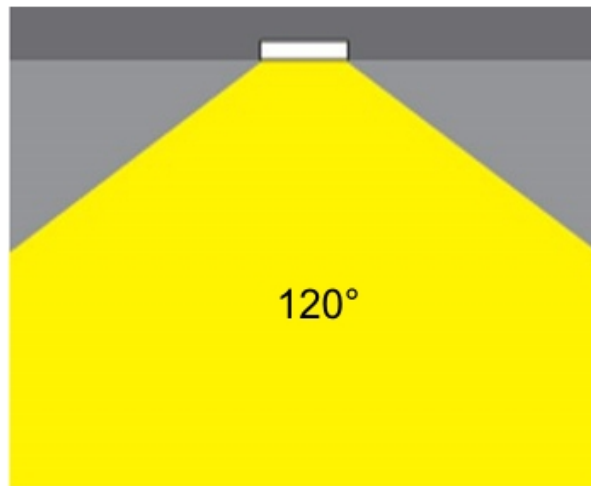

DIXIT RA7 RECESSED

E5612021

PROJECT	_____
TYPE	_____
SPECIFIER	_____
QUANTITY	_____
DATE	_____

E