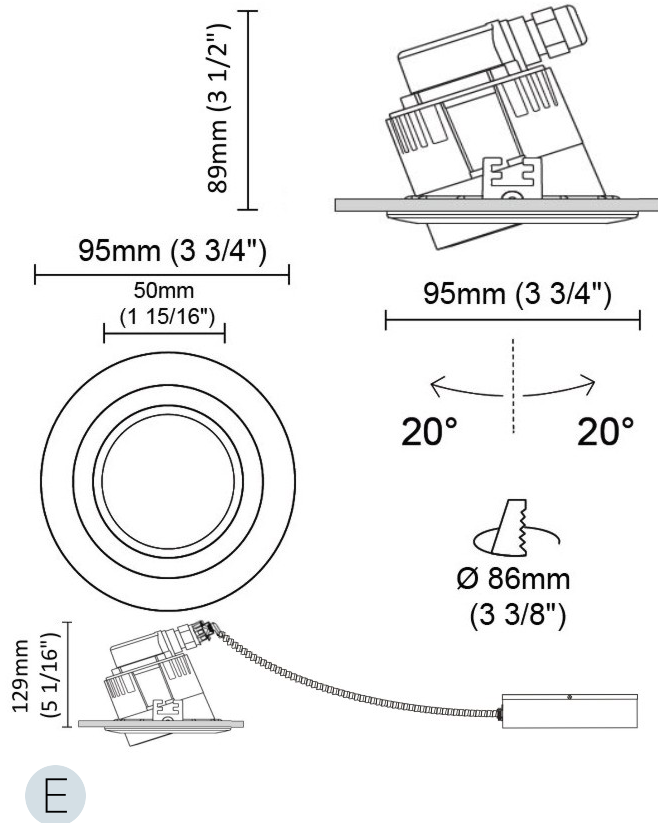

PHYSICAL

Shape: Round
Diameter (mm): 95
Diameter (in): 3 3/4
Height (mm): 89
Height (in): 3 1/2
Min. Recessing Depth (mm): 129
Min. Recessing Depth (in): 5 1/16
Light Distribution: Adjustable / Direct
Weight (kg): 0.7
Weight (lbs): 1.54
Diffuser: Clear Polycarbonate
Fixture Finish: MWH
Fixture Material: Aluminum Die Cast
Cut-out Measurements: 86mm / 3 3/8"

ELECTRICAL

Lamp Type: LED
Total Output Wattage (W): 12
Dimming: Tri-Mode (Non-Dimming and Phase Dimming (120Vac only) and 0-10V Dimming)
Driver Included: No
Driver Location: Recessed Housing
Driver Type: Constant Current - Universal
Driver Class: Class 2
Housing: See Components
Input Voltage (V): 120 - 277
Constant Current (MA): 350

LED

Number of LEDs: 1
Color Temperature (°K): 2700 / 3000
Max. Delivered Lumen (lm): 1447
Nominal Lumen (lm): 1650
CRI: >80 CRI
Efficiency (%): 87.7
Lamp Life (hrs): 50000
Upon Request: 3500K upon request

OPTICAL

Reflector: Mirror-metallized thermoplastic material
Optic: 26
Beam Angle: Symmetric
Adjustability: Tilt ±20°
Upon Request: Optics 45° (mirror-metallized) / 65° (white)

RATINGS AND CERTIFICATIONS

Certified By: Certified for North American Standards
IP rating: IP66
IK Rating: IK08

Clearance: 129mm (5 1/16") 2024, T 1800-388-3382, F 416-247-9319, www.zaneen.com