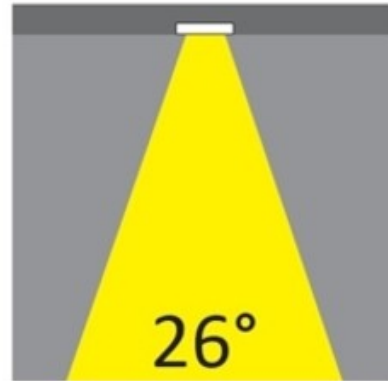

DIXIT RA8 RECESSED

E56103-

PROJECT
TYPE
SPECIFIER
QUANTITY
DATE

26°

Dimming	DP	DV	Order Example	K°	
	Phase	0-10V			L5XXXXXX-DV-30K
Color Temperature	27K	30K	0-10V	K°	
	2700K	3000K			3500K

E