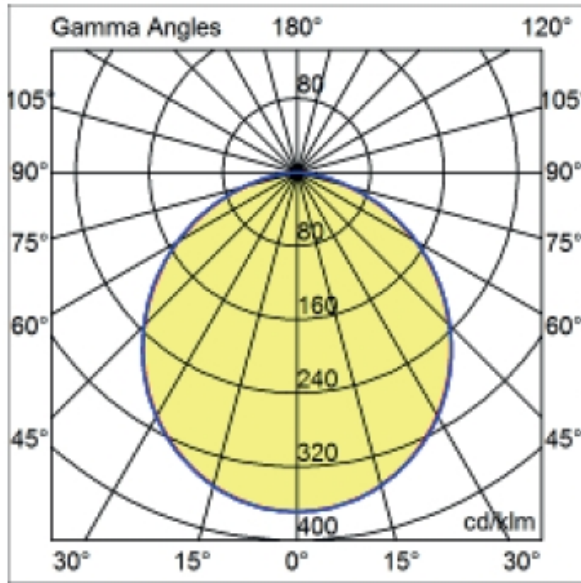

DIXIT RA7 RECESSED

E5612021

PROJECT	_____
TYPE	_____
SPECIFIER	_____
QUANTITY	_____
DATE	_____

E