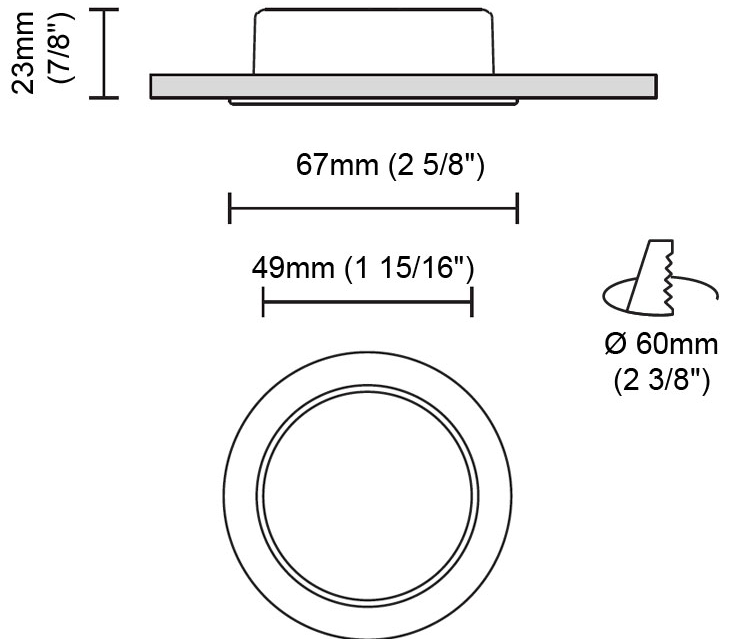

PROJECT	_____
TYPE	_____
SPECIFIER	_____
QUANTITY	_____
DATE	_____

DIXIT RA7 RECESSED

E5612021

base number

1. To build a product code in our configurator select the specify button on the base model # product page
2. To build a manual product code on this datasheet choose from the options listed below in blue font and add the suffix to the base model #

GENERAL

Series: Dixit
Subseries: Dixit RA7
Brand: Ivela
Division: Exterior
Mounting Type: Recessed
Mounting Location: Ceiling
Subcategory: Downlight

PHYSICAL

Shape: Round
Diameter (mm): 67
Diameter (in): 2 5/8
Height (mm): 23
Height (in): 7/8
Min. Recessing Depth (mm): 30
Min. Recessing Depth (in): 1 3/16
Light Distribution: Direct
Weight (kg): 0.1
Weight (lbs): 0.22
Diffuser: Opal Polycarbonate
Fixture Finish: MWH
Fixture Material: Aluminum Die Cast

ELECTRICAL

Lamp Type: LED
Total Output Wattage (W): 4.6
Dimming: Tri-Mode (Non-Dimming and Phase Dimming (120Vac only) and 0-10V Dimming)
Driver Included: No
Driver Location: Remote
Driver Type: Constant Current - Universal
Driver Class: Class 2
Input Voltage (V): 120 - 277
Constant Current (MA): 500

LED

Color Temperature (°K): 3000
Max. Delivered Lumen (lm): 378
CRI: >85 CRI
Lamp Life (hrs): 50000

OPTICAL

Optic°: 120

RATINGS AND CERTIFICATIONS

Certified By: Certified for North American Standards
IP rating: IP44
IK Rating: IK07